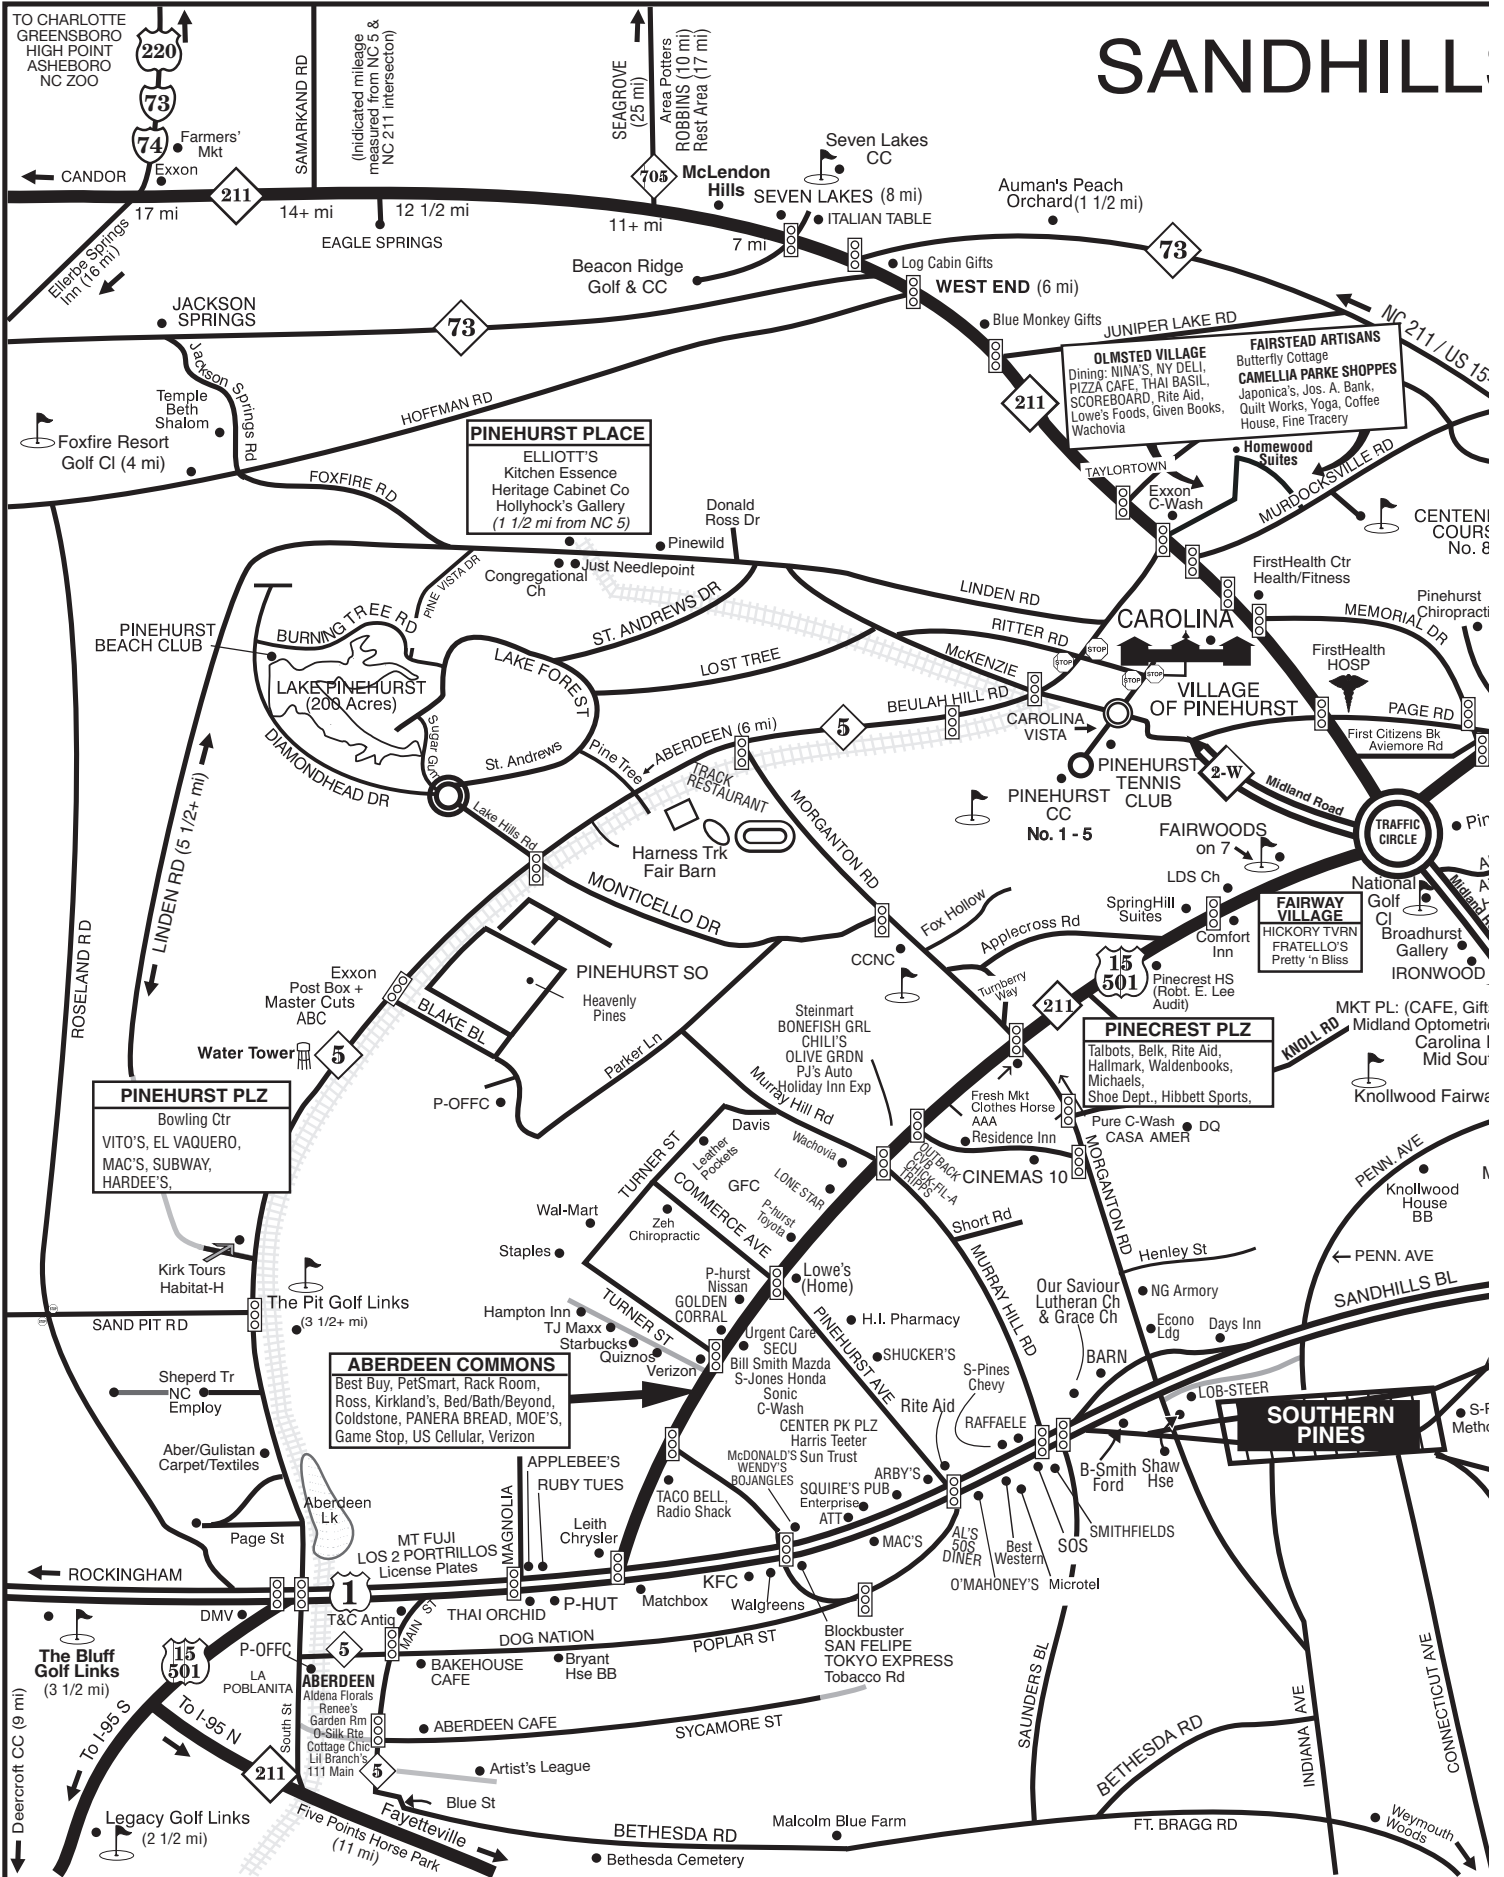

SANDHILL

PINEHURST PLZ
Bowling Ctr
VITO'S, EL VAQUERO,
MAC'S, SUBWAY,
HARDEE'S.

PINEHURST PLZ
ELLIOTT'S
Kitchen Essence
Heritage Cabinet Co
Hollyhock's Gallery
(1 1/2 mi from NC 5)

OLMSTED VILLAGE
Dining: NINA'S, NY DELI,
PIZZA CAFE, THAI BASIL,
SCOREBOARD, Rite Aid,
Lowe's Foods, Given Books,
Wachovia

FAIRSTEAD ARTISANS
Butterfly Cottage
CAMELLIA PARKE SHOPS
Japonica's, Jos. A. Bank,
Quilt Works, Yoga, Coffee
House, Fine Tracery

PINECREST PLZ
Talbot's, Belk, Rite Aid,
Hallmark, Waldenbooks,
Michaels,
Shoe Dept., Hibbett Sports,

SOUTHERN PINES