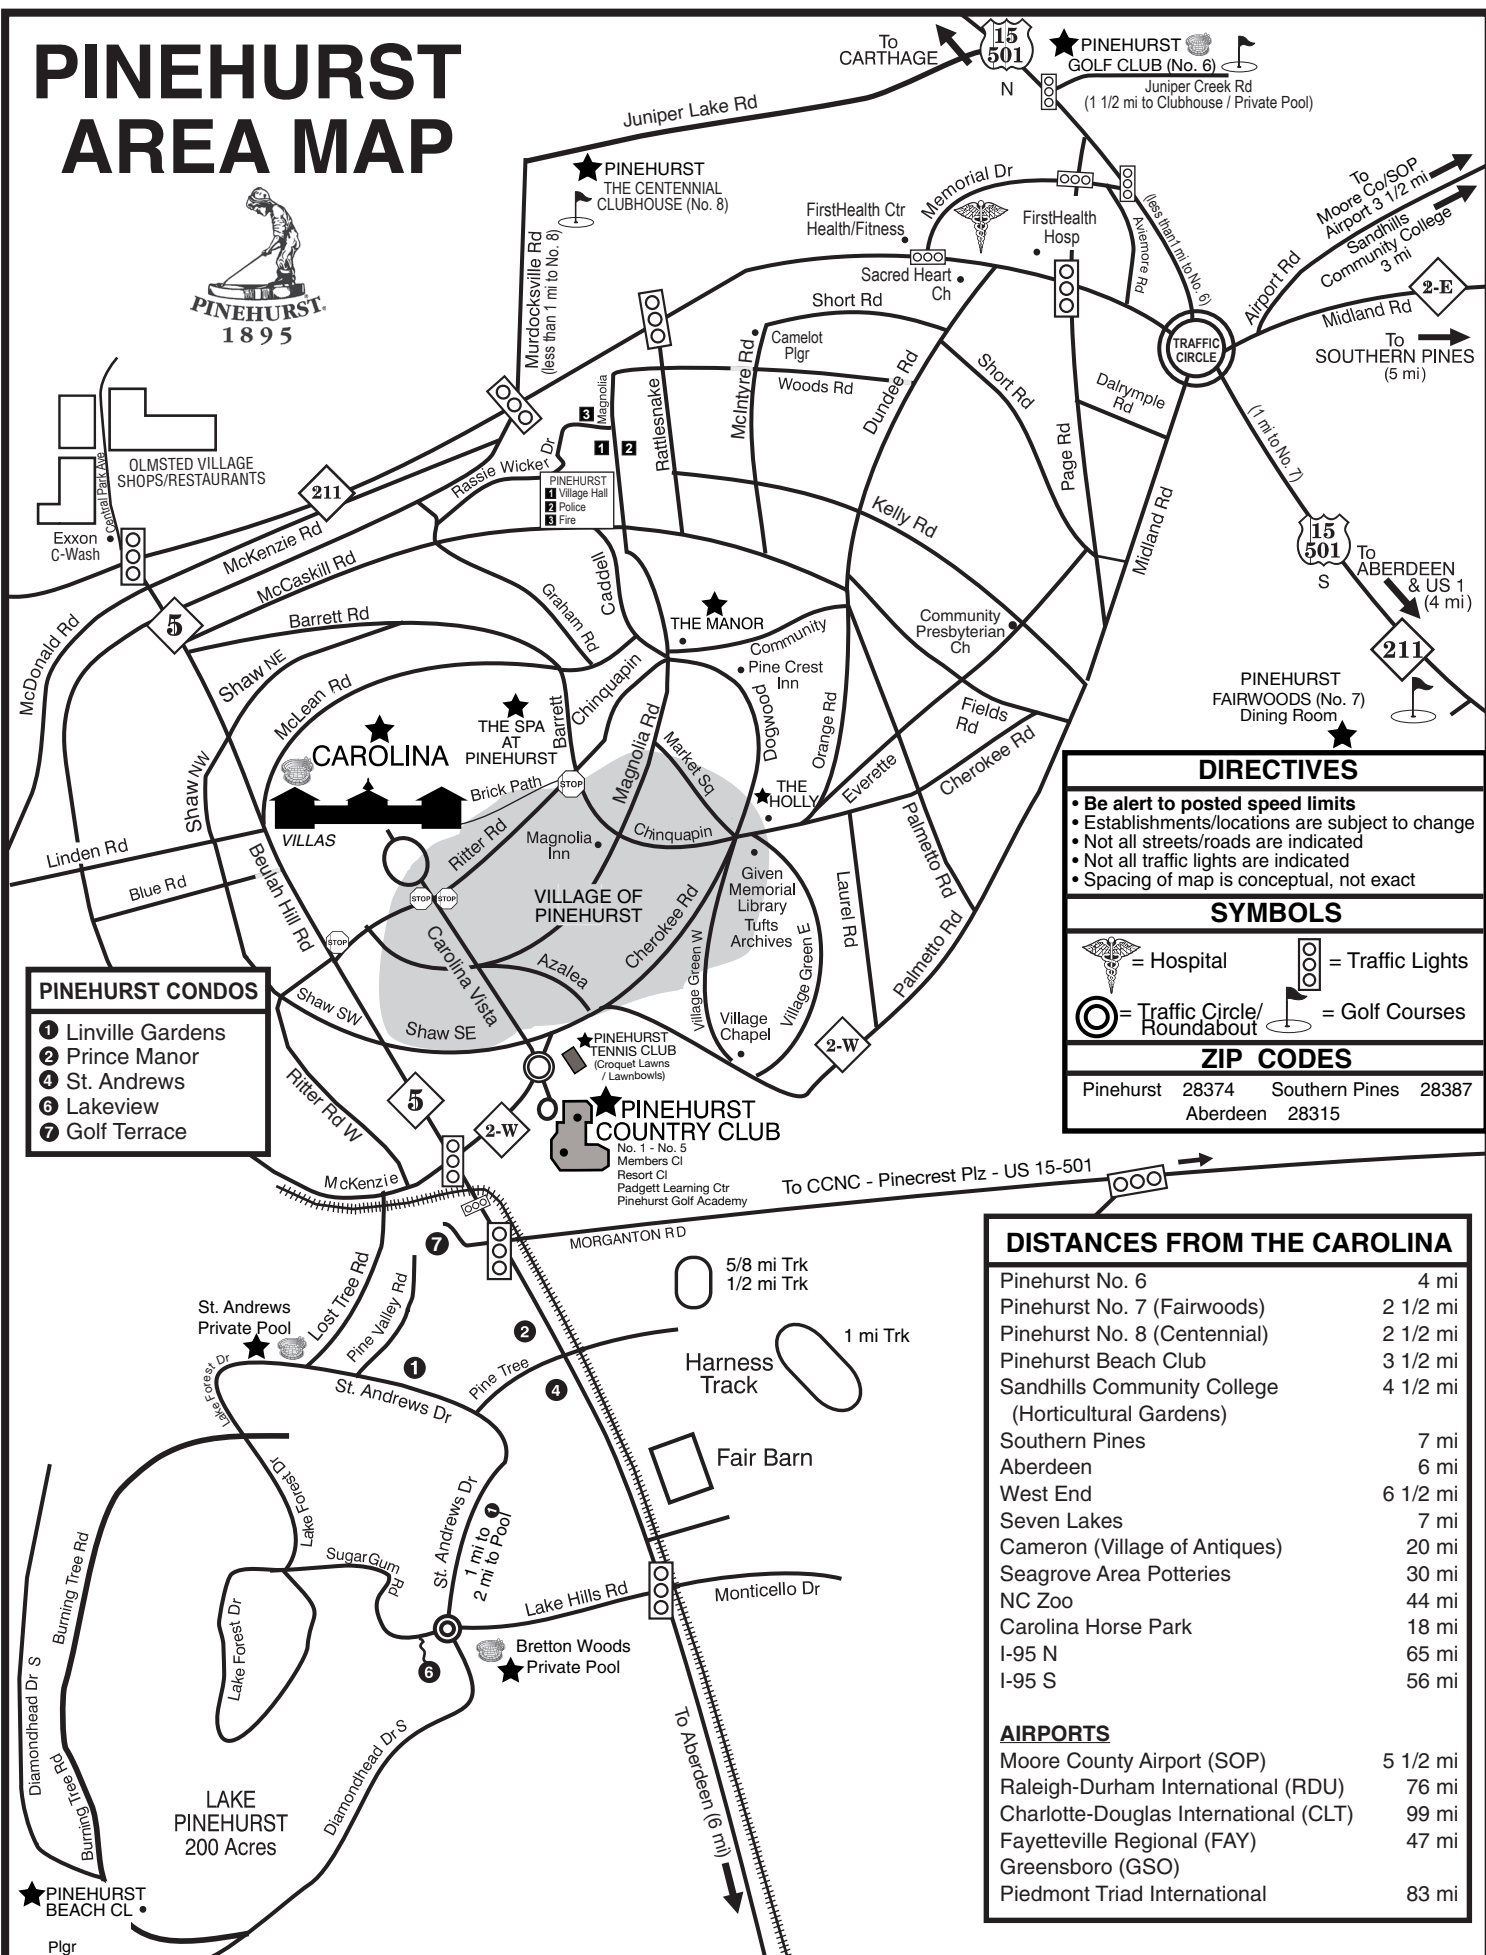

# PINEHURST AREA MAP

- PINEHURST CONDOS**
- 1 Linville Gardens
  - 2 Prince Manor
  - 4 St. Andrews
  - 6 Lakeview
  - 7 Golf Terrace

**DIRECTIVES**

- Be alert to posted speed limits
- Establishments/locations are subject to change
- Not all streets/roads are indicated
- Not all traffic lights are indicated
- Spacing of map is conceptual, not exact

**SYMBOLS**

= Hospital

= Traffic Lights

= Traffic Circle/Roundabout

= Golf Courses

**ZIP CODES**

Pinehurst 28374	Southern Pines 28387
Aberdeen 28315	

**DISTANCES FROM THE CAROLINA**

Pinehurst No. 6	4 mi
Pinehurst No. 7 (Fairwoods)	2 1/2 mi
Pinehurst No. 8 (Centennial)	2 1/2 mi
Pinehurst Beach Club	3 1/2 mi
Sandhills Community College (Horticultural Gardens)	4 1/2 mi
Southern Pines	7 mi
Aberdeen	6 mi
West End	6 1/2 mi
Seven Lakes	7 mi
Cameron (Village of Antiques)	20 mi
Seagrove Area Potteries	30 mi
NC Zoo	44 mi
Carolina Horse Park	18 mi
I-95 N	65 mi
I-95 S	56 mi

# SOUTHERN PINES DOWNTOWN MAP

E ↔ W = Avenues  
N ↔ S = Streets