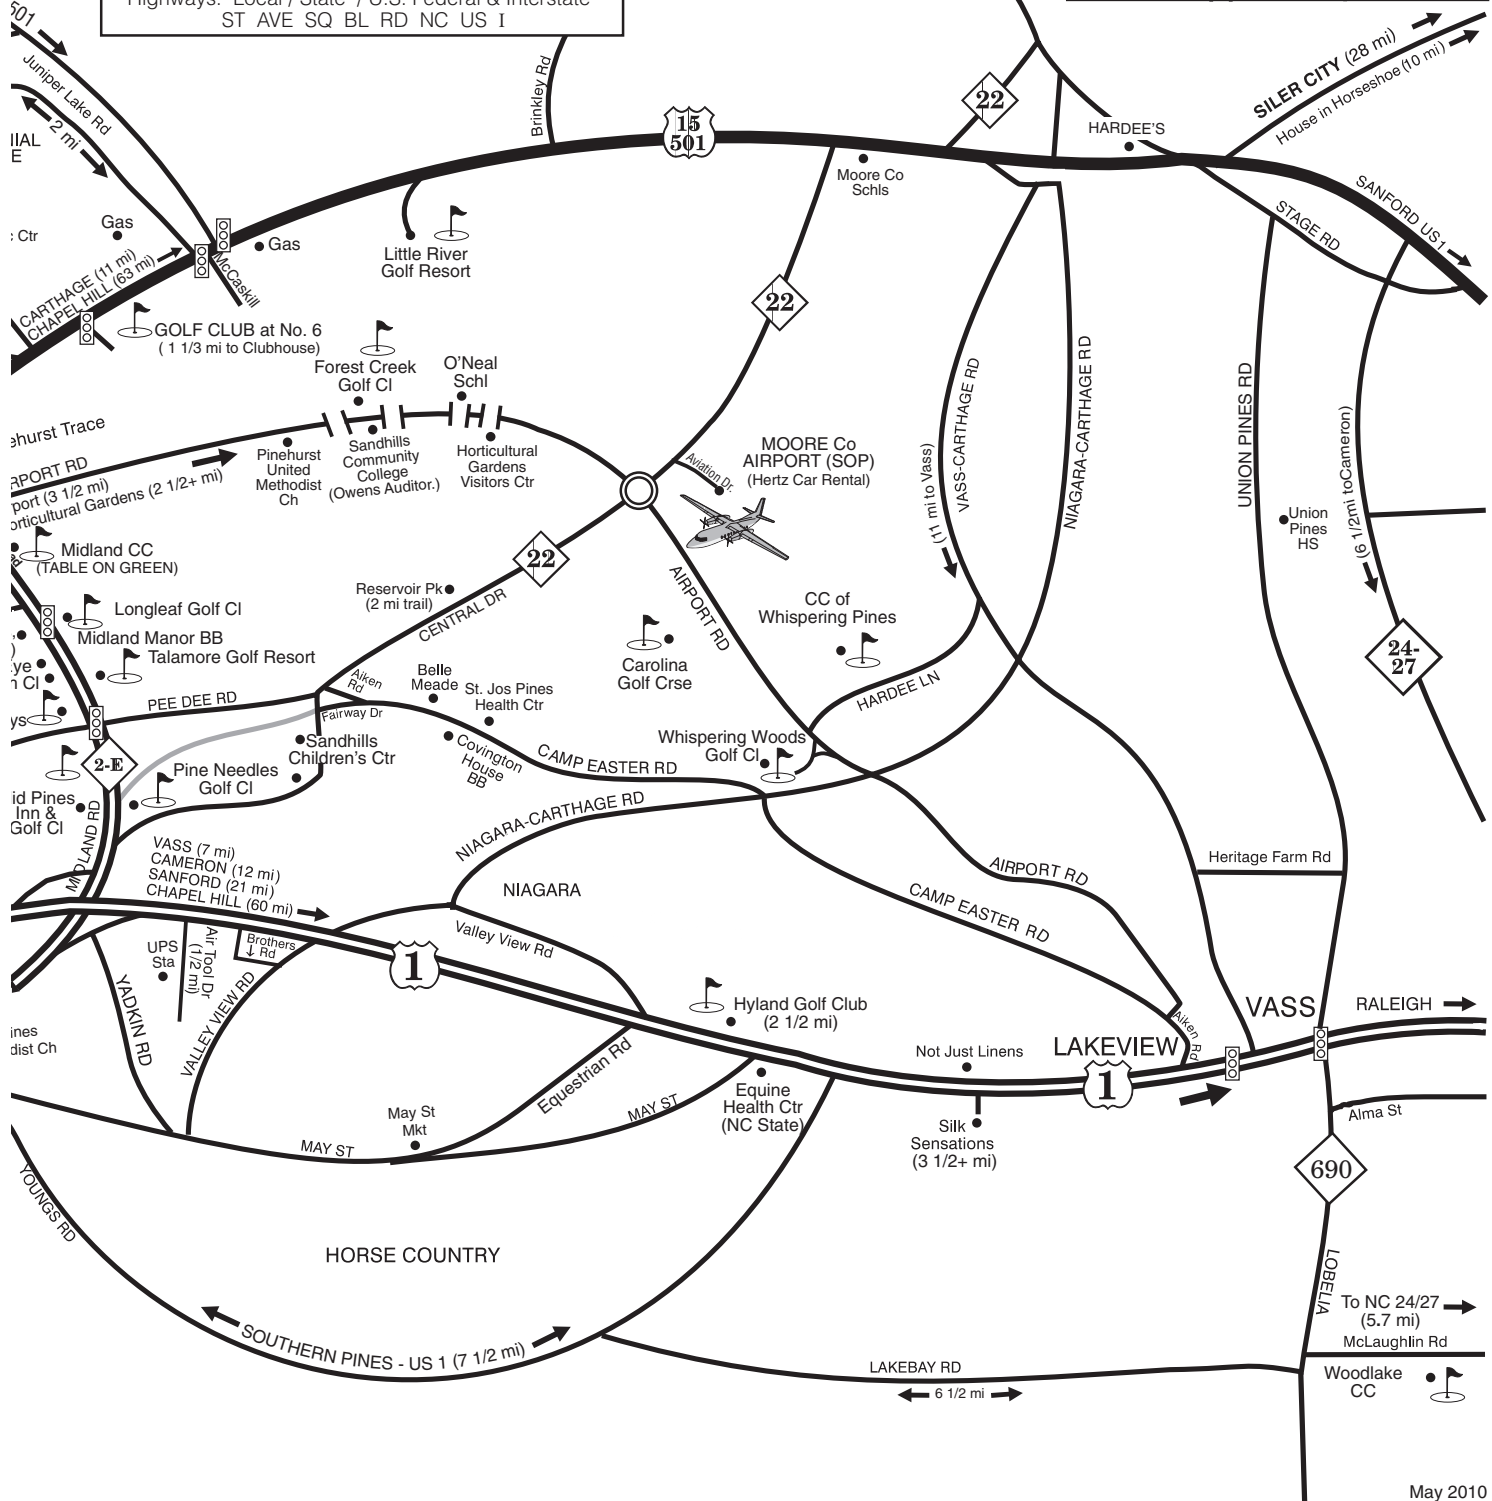

# PINEHURST AREA MAP

- PINEHURST CONDOS**
- 1 Linville Gardens
  - 2 Prince Manor
  - 4 St. Andrews
  - 6 Lakeview
  - 7 Golf Terrace

**DIRECTIVES**

- Be alert to posted speed limits
- Establishments/locations are subject to change
- Not all streets/roads are indicated
- Not all traffic lights are indicated
- Spacing of map is conceptual, not exact

Pinehurst No. 6	4 mi
Pinehurst No. 7 (Fairwoods)	2 1/2 mi
Pinehurst No. 8 (Centennial)	2 1/2 mi
Pinehurst Beach Club	3 1/2 mi
Sandhills Community College (Horticultural Gardens)	4 1/2 mi
Southern Pines	7 mi
Aberdeen	6 mi
West End	6 1/2 mi
Seven Lakes	7 mi
Cameron (Village of Antiques)	20 mi
Seagrove Area Potteries	30 mi
NC Zoo	44 mi
Carolina Horse Park	18 mi
I-95 N	65 mi
I-95 S	56 mi

**PINEHURST PLZ**  
ELLIOTT'S  
Kitchen Essence  
Heritage Cabinet Co  
Hollyhock's Gallery  
(1 1/2 mi from NC 5)

**OLMSTED VILLAGE**  
Dining: NINA'S, NY DELI,  
PIZZA CAFE, THAI BASIL,  
SCOREBOARD, Rite Aid,  
Lowe's Foods, Given Books,  
Wachovia

# SOUTHERN PINES DOWNTOWN MAP

E ↔ W = Avenues  
N ↔ S = Streets